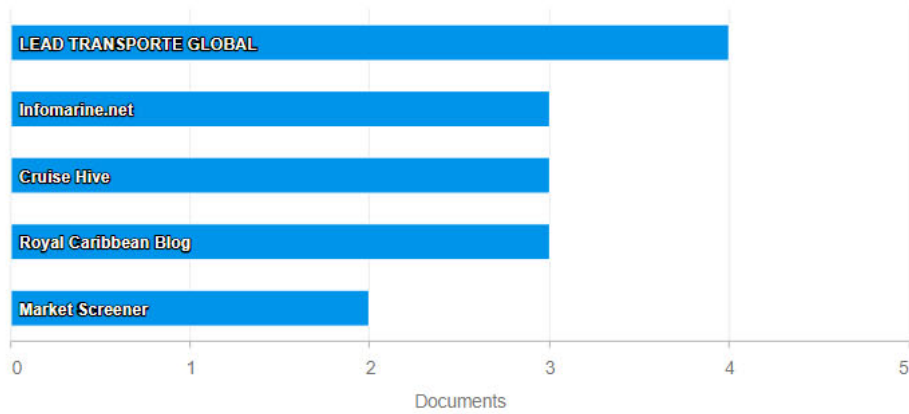

News Media Mentions: 88 with a potential reach of 61.3 million

Broadcast Mentions: 39

Total Media Exposure: 521

Monetary Value: Print/Online News \$566,660    Broadcast News \$9,700

Cost to Port Everglades: \$0.00

# Results

Top Publications by Volume

Top Publications by Reach