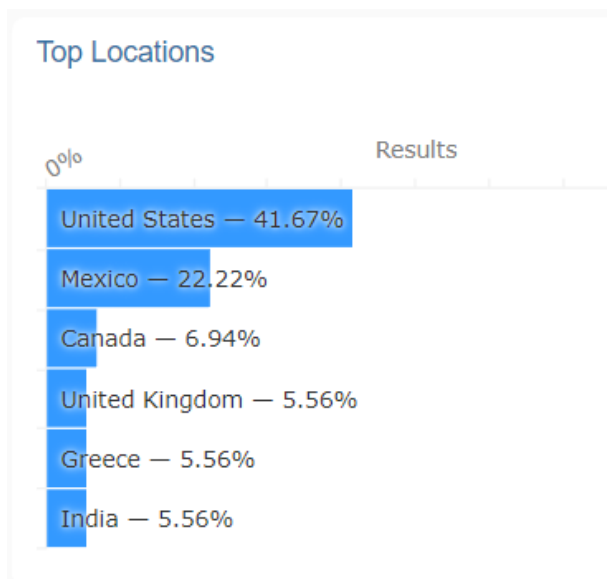

Results

Reaching Domestic and International Audiences