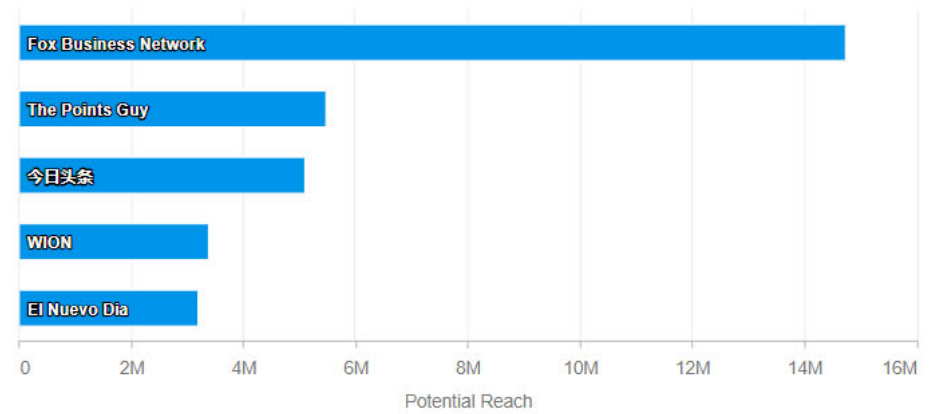

Top Publications by Reach