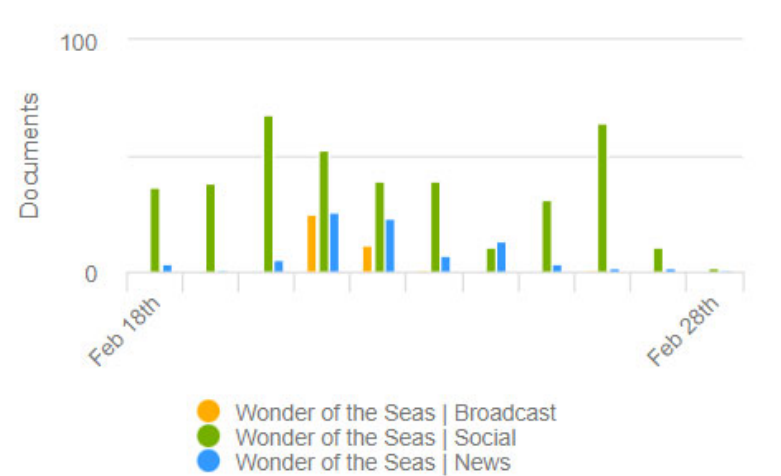

Social Media Is Top Performer