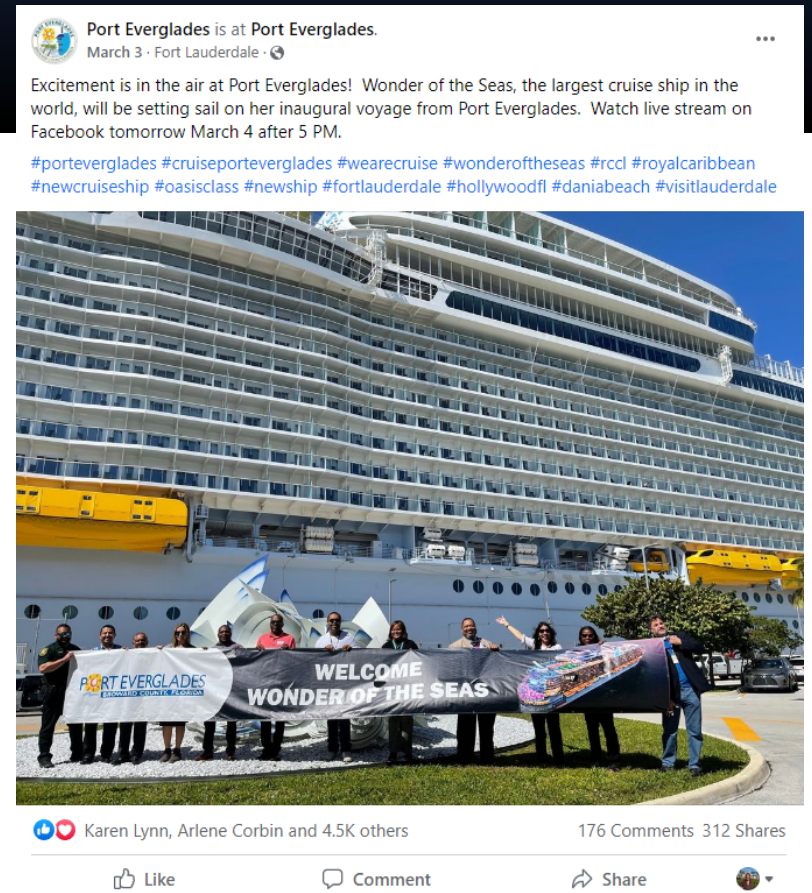

Actions and Outputs

We generated excitement and anticipation with teaser posts.